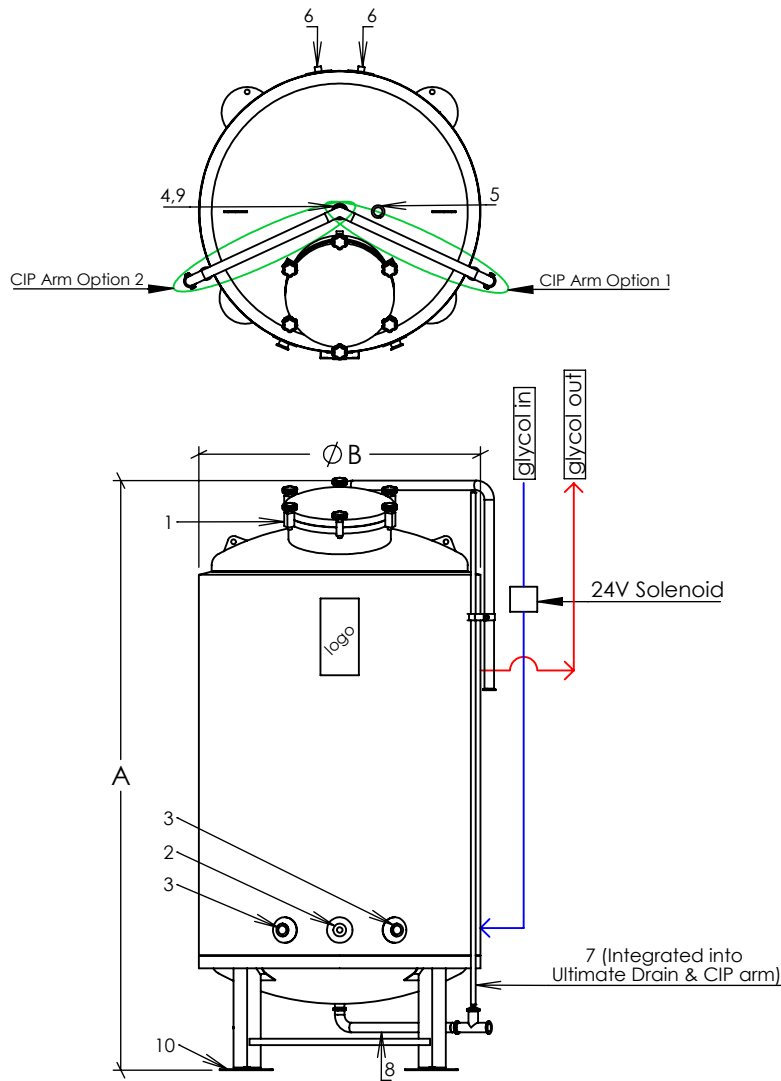

#	Part	Qty
1	Manway	1
2	1" TC Port (Temp Well)	1
3	1.5" TC Port	2
4	2" TC Port (CIP)	1
5	1.5" TC Port (PRV)	1
6	1" NPT (Glycol)	2
7	Sight Tube Assembly	1
8	1.5" TC Ultimate Drain	1
9	Sprayball	1
10	Ø8" Foot Pad	Leg #

Model #	Select	Capacity (BBL)*	Capacity (gal)*	Sidewall Capacity	Tank Dimensions (inch)		Manway Location		Loads (lbs)		Legs	
					A*	B	Top	Side	Empty*	Live*	#	Size
3.5BT30J	<input type="checkbox"/>	3.5	124.2	3.1	65	34	Standard	Available (additional cost)	350	1435	3	3"
5BT36J	<input type="checkbox"/>	5	178.4	4.4	67	40	Standard	Available (additional cost)	500	2050	3	3"
7BT36J	<input type="checkbox"/>	7	231.2	4.4	79	40	Standard	Available (additional cost)	700	2870	3	3"
10BT40J	<input type="checkbox"/>	10	352.6	5.4	92	44	Standard	Available (additional cost)	1000	4100	4	3"
15BT48J	<input type="checkbox"/>	15	503.5	7.8	94	52	Standard	Available (additional cost)	1500	6150	4	4"
20BT55J	<input type="checkbox"/>	20	683.3	10.3	96	59	Standard	Available (additional cost)	2000	8200	4	4"
30BT60J	<input type="checkbox"/>	30	987.1	12.2	109	64	Standard	Available (additional cost)	3000	12300	5	4"
40BT60J	<input type="checkbox"/>	40	1317	12.2	133	64	Standard	Available (additional cost)	4000	16400	5	4"
60BT75J	<input type="checkbox"/>	60	1969.5	19.1	142	79	Standard	Available (additional cost)	6000	24600	5	4"

*Approximate

Tank #: _____

CIP ARM LOCATIONS:

please indicate your preferred CIP Arm location for the corresponding tank #

Option 1: Right Side of Tank

Option 2: Left Side of Tank

COMMENTS:

Length of temp probe wire needed (please select):